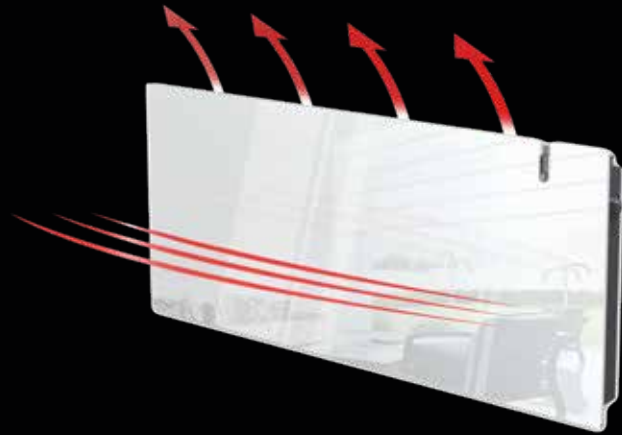

Heating in style

The DUAL-THERM system ensures comfort and well-being: infrared radiation and natural convection combined in this radiator provide quick, even heating and a pleasant warm feeling that extends over time.

A temperature control system optimises the radiator's consumption as it approaches the set heat level, saving energy.