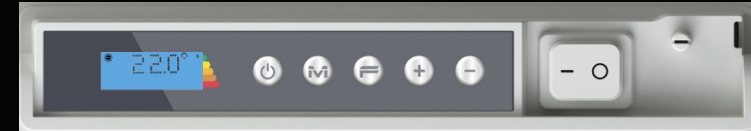

Control System

With its user friendly keypad ICON allows to have a quick and easy access to the radiator control features.

- Easy and practical weekly programming with 3 different pre-set programs to suit your lifestyle.
- Indication of the ideal energy saving comfort temperature.
- Powercheck function to find out exactly how much electricity was used during the last 24 hours or 7 days .
- Selection of 4 different working modes : Comfort , Eco, Frost Protection, Weekly programming.
- Possibility of safety lock of controls.